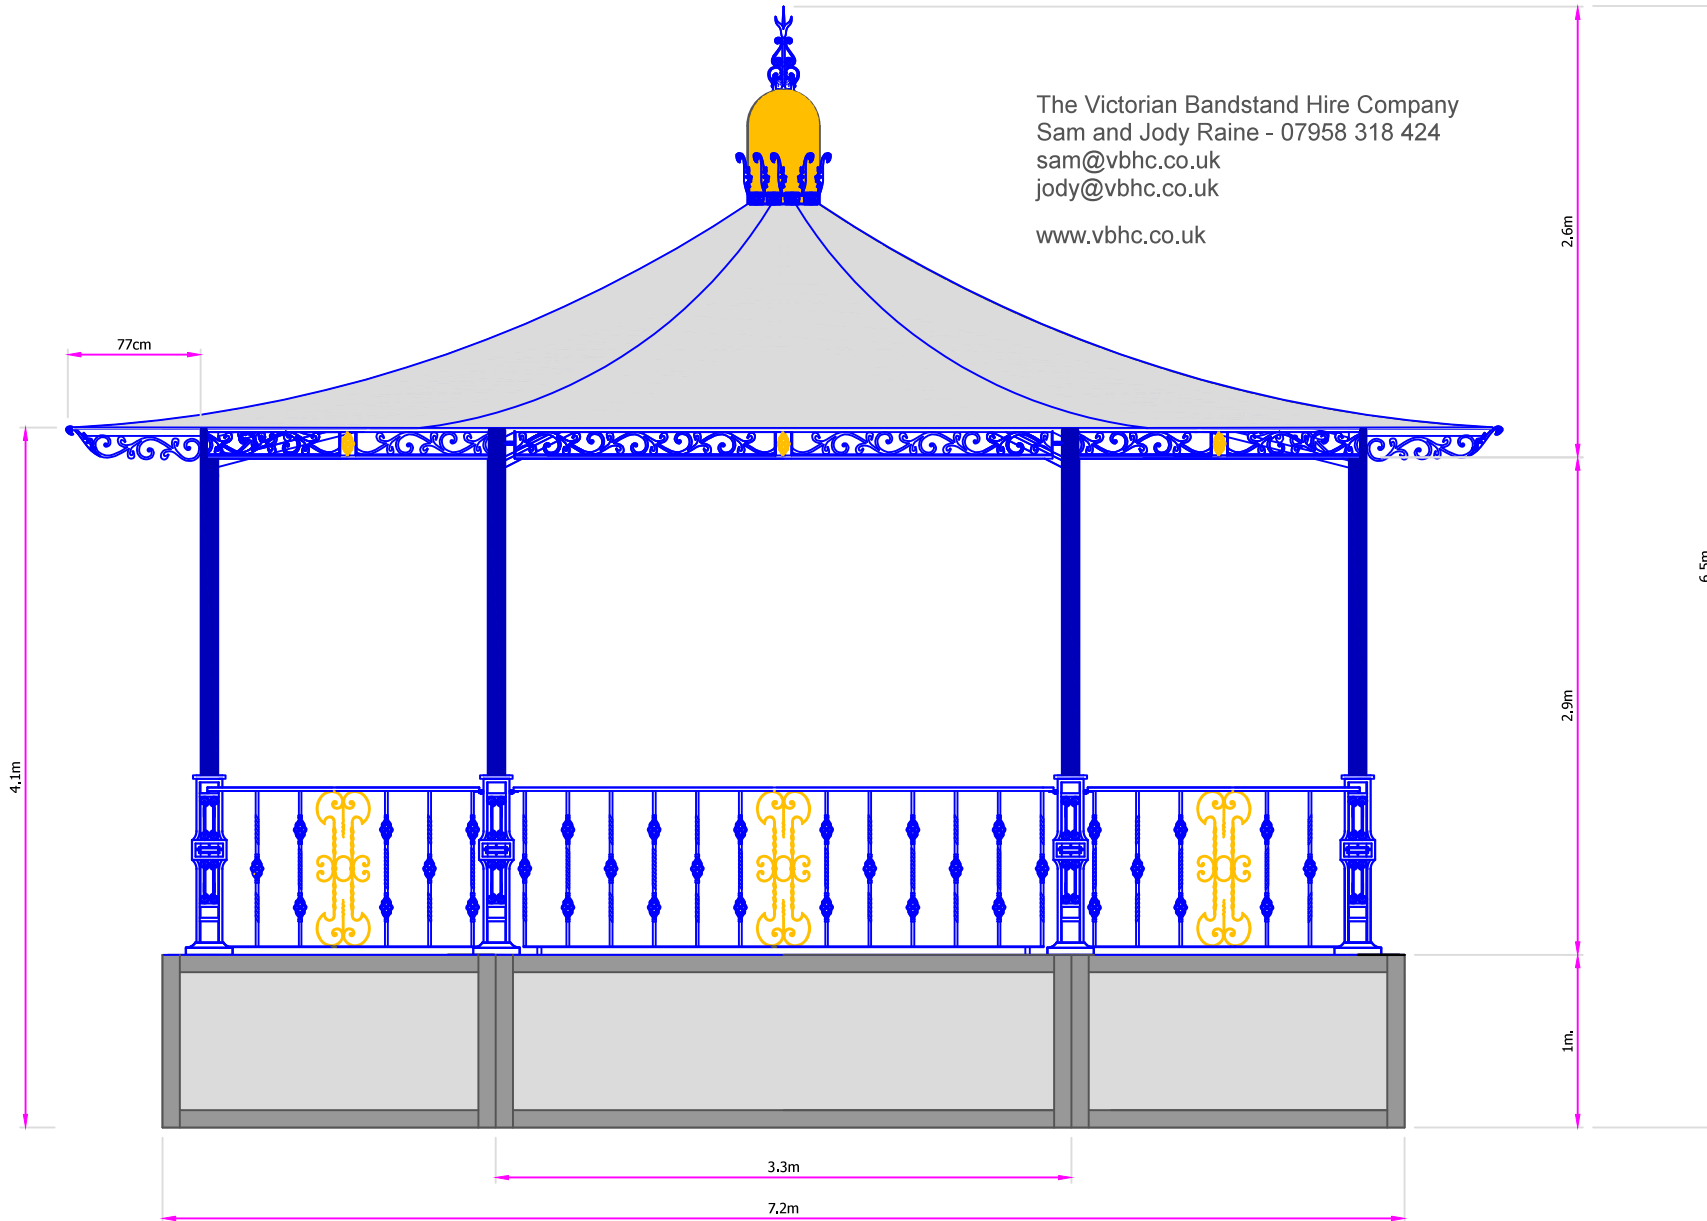

The Victorian Bandstand Hire Company
Sam and Jody Raine - 07958 318 424
sam@vbhc.co.uk
jody@vbhc.co.uk
www.vbhc.co.uk

Our bandstand is designed to be configurable. Use as a full-sized traditional bandstand 'in-the-round' or with handrails removed for 'front-on' performance.

Decorative podium steps are available for stylish access onto stage for presentations, speeches or weddings.

Additional backstage areas can be created for larger groups or a band 'turn-around' area.

The Bandstand can be 'dressed' to suit your theme and personal style - hanging baskets, drapes, lighting, we can accommodate your needs.