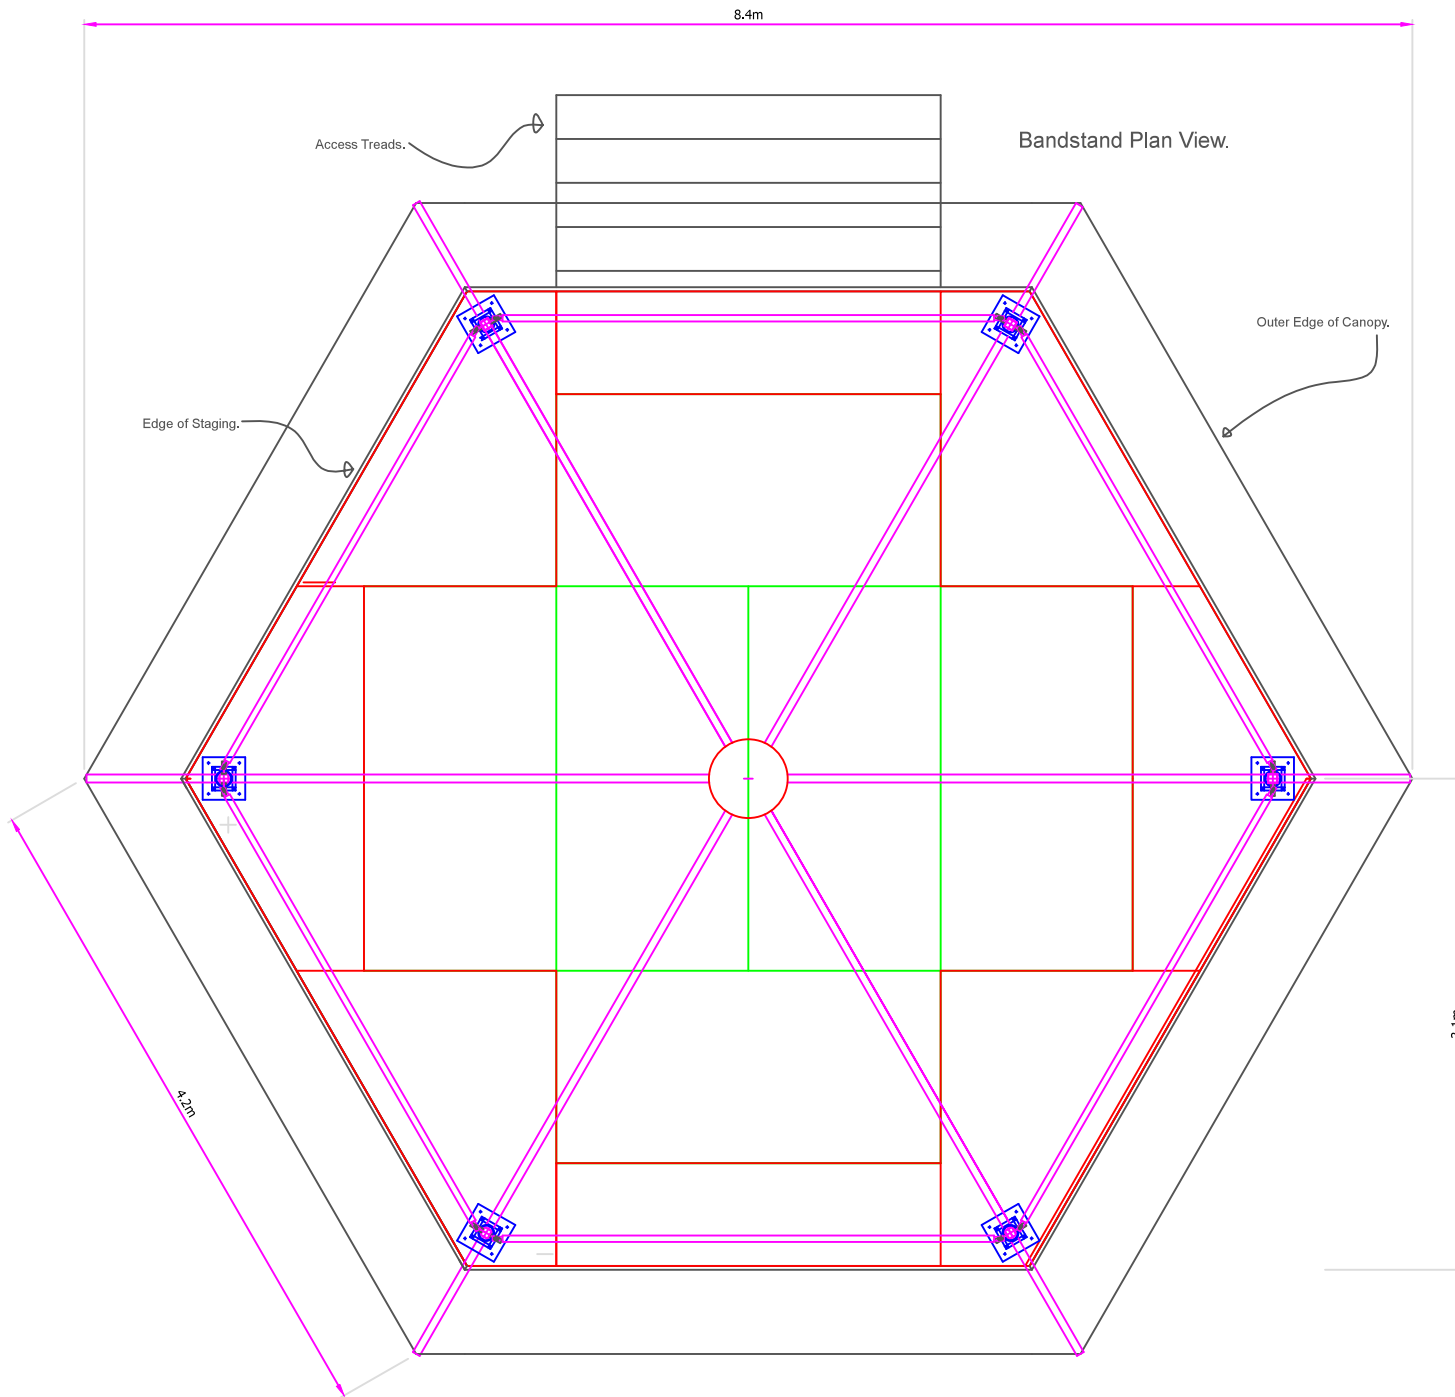

Our bandstand is designed to be configurable. Use as a full-sized traditional bandstand 'in-the-round' or with handrails removed for 'front-on' performance.

Decorative podium steps are available for stylish access onto stage for presentations, speeches or weddings.

Additional backstage areas can be created for larger groups or a band 'turn-around' area.

The Bandstand can be 'dressed' to suit your theme and personal style - hanging baskets, drapes, lighting, we can accommodate your needs.

Full production facilities also available from stage-managers, to lighting and sound technicians and equipment hire.